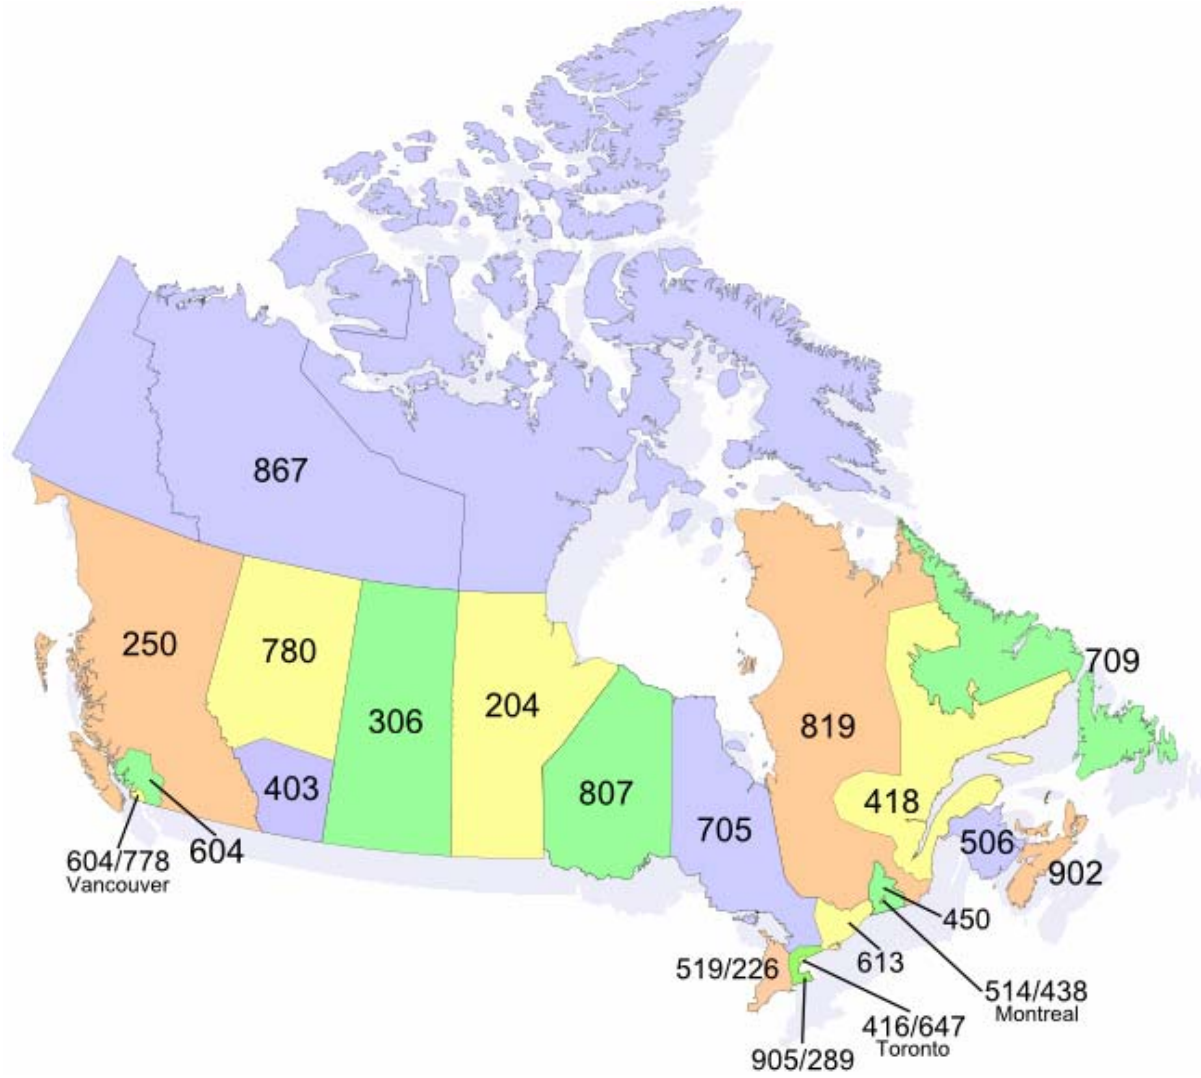

Canadian Geographic NPAs